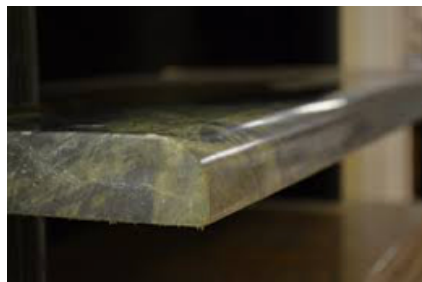

Rock Solid Custom Granite Standard Edge Options

Full Bullnose

Half Bullnose

3/8 Round

Flat Polish

1/4 Bevel

3/8" Bevel

Crescent

Chiseled